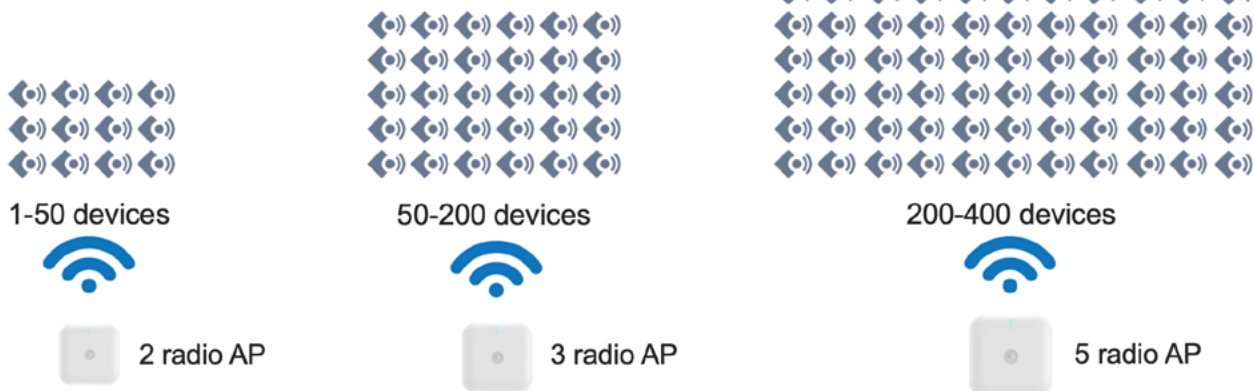

Scalable High-Density Wi-Fi