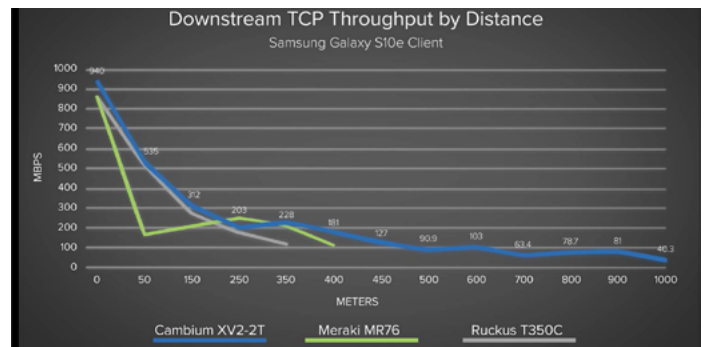

Why Choose Cambium Wi-Fi

Simple Onboarding for Users and Devices

Make it easy to onboard users, whether they are employees, guests or IoT devices. Directly integrate with Microsoft Azure and Google G-suite for Single-Sign-On (SSO) with your applications and Wi-Fi.

Application Intelligence at the Edge

Deliver the best possible user experience to everyone. Identify and control access to more than 2,400 applications directly in the AP and select to prioritize, limit or block access.

Ultra-long Range Outdoor Wi-Fi

High efficiency antenna technology enables significantly greater outdoor Wi-Fi coverage across campus networks and public hotspots. Less equipment and supporting infrastructure is required, resulting in lower TCO.

High-Density Access Points

Industry-exclusive high-density APs with a unique multi-radio design and software-defined radios deliver greater operational efficiencies with less equipment. High-density Wi-Fi solutions require fewer APs, switch ports, cabling, installation time, and power consumption—all resulting in a lower TCO.

Scalable and Secure Roaming

Cambium's ePSK provides unique Wi-Fi security credentials per user to enable seamless, secure roaming across a property. Unmatched scalability is supported - up to 2000 ePSKs per access point.

Ultra-long Range Outdoor Wi-Fi