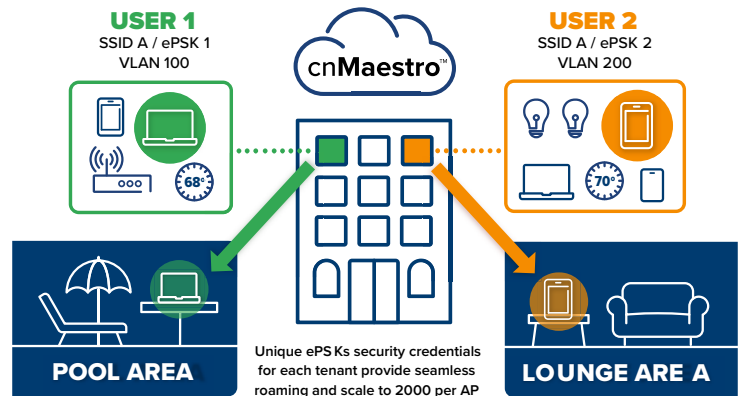

Why Choose Cambium Wi-Fi

Simple Onboarding for Users and Devices

Make it easy to onboard users, whether they are employees, guests or IoT devices. Directly integrate with Microsoft Azure and Google G-suite for Single-Sign-On (SSO) with your applications and Wi-Fi.

Application Intelligence at the Edge

Deliver the best possible user experience to everyone. Identify and control access to more than 2,400 applications directly in the AP and select to prioritize, limit or block access.

Ultra-long Range Outdoor Wi-Fi

High efficiency antenna technology enables significantly greater outdoor Wi-Fi coverage across campus networks and public hotspots. Less equipment and supporting infrastructure is required, resulting in lower TCO.

High-Density Access Points

Industry-exclusive high-density APs with a unique multi-radio design and software-defined radios deliver greater operational efficiencies with less equipment. High-density Wi-Fi solutions require fewer APs, switch ports, cabling, installation time, and power consumption—all resulting in a lower TCO.

Scalable and Secure Roaming

Cambium's ePSK provides unique Wi-Fi security credentials per user to enable seamless, secure roaming across a property. Unmatched scalability is supported - up to 2000 ePSKs per access point.

Ultra-long Range Outdoor Wi-Fi