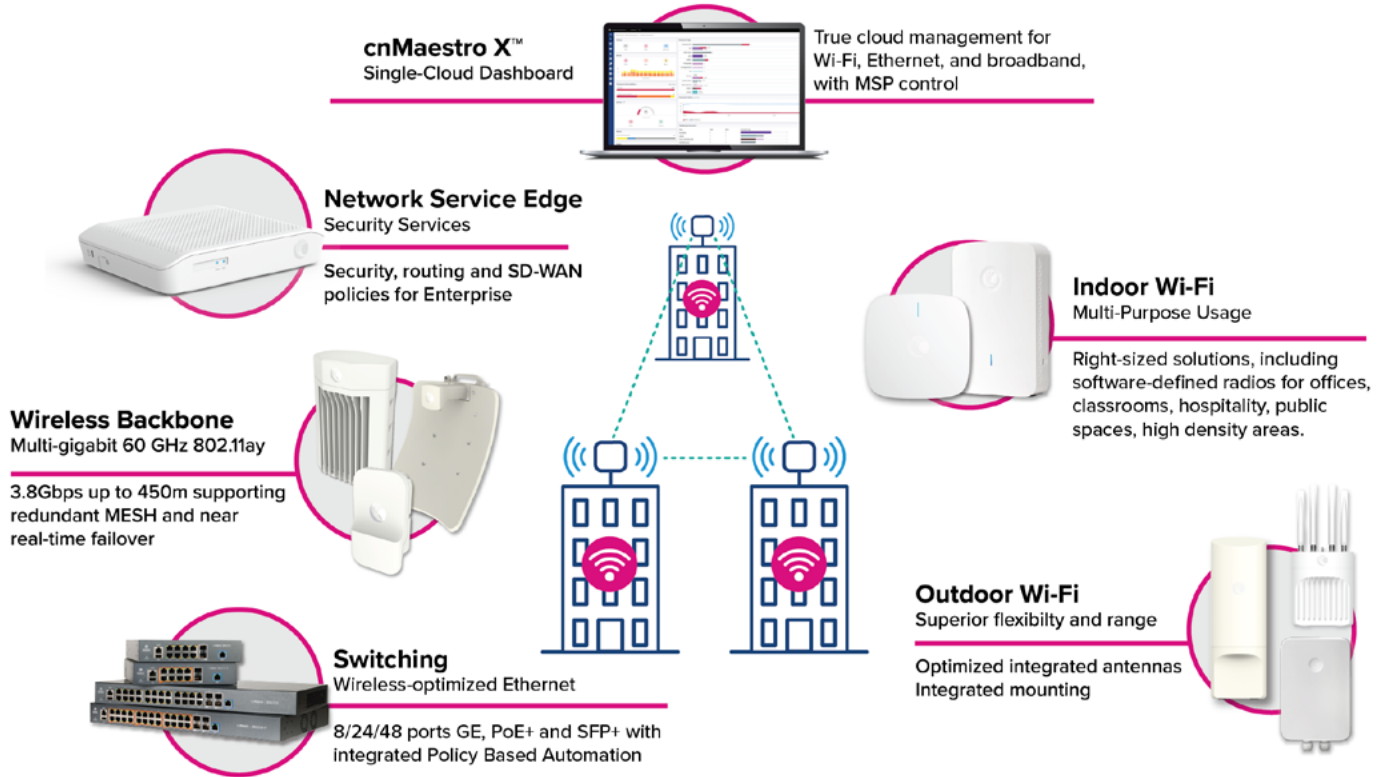

One IT Experience with Common Management

Cambium Networks Enterprise Network Solutions

Management	Wi-Fi Access Points	Ethernet Switches	Outdoor LAN Extension	Security & SD-WAN
• End-to End Management • Cloud or on-premises options • Wireless Network Planning	• Indoor Wi-Fi 6/6E • High density Wi-Fi 6/6E • Wall/desktop mount Wi-Fi 6 • Outdoor Wi-Fi 6/6E	• Gigabit Ethernet • Multi-gigabit Ethernet • Ruggedized Gigabit Ethernet	• 802.11ay 60 GHz • Point-to-Multipoint distribution • Point-to-Point Backhaul • Licensed microwave	• Firewall and IoT Security • SD-WAN edge • LAN vulnerability assessment • Network services